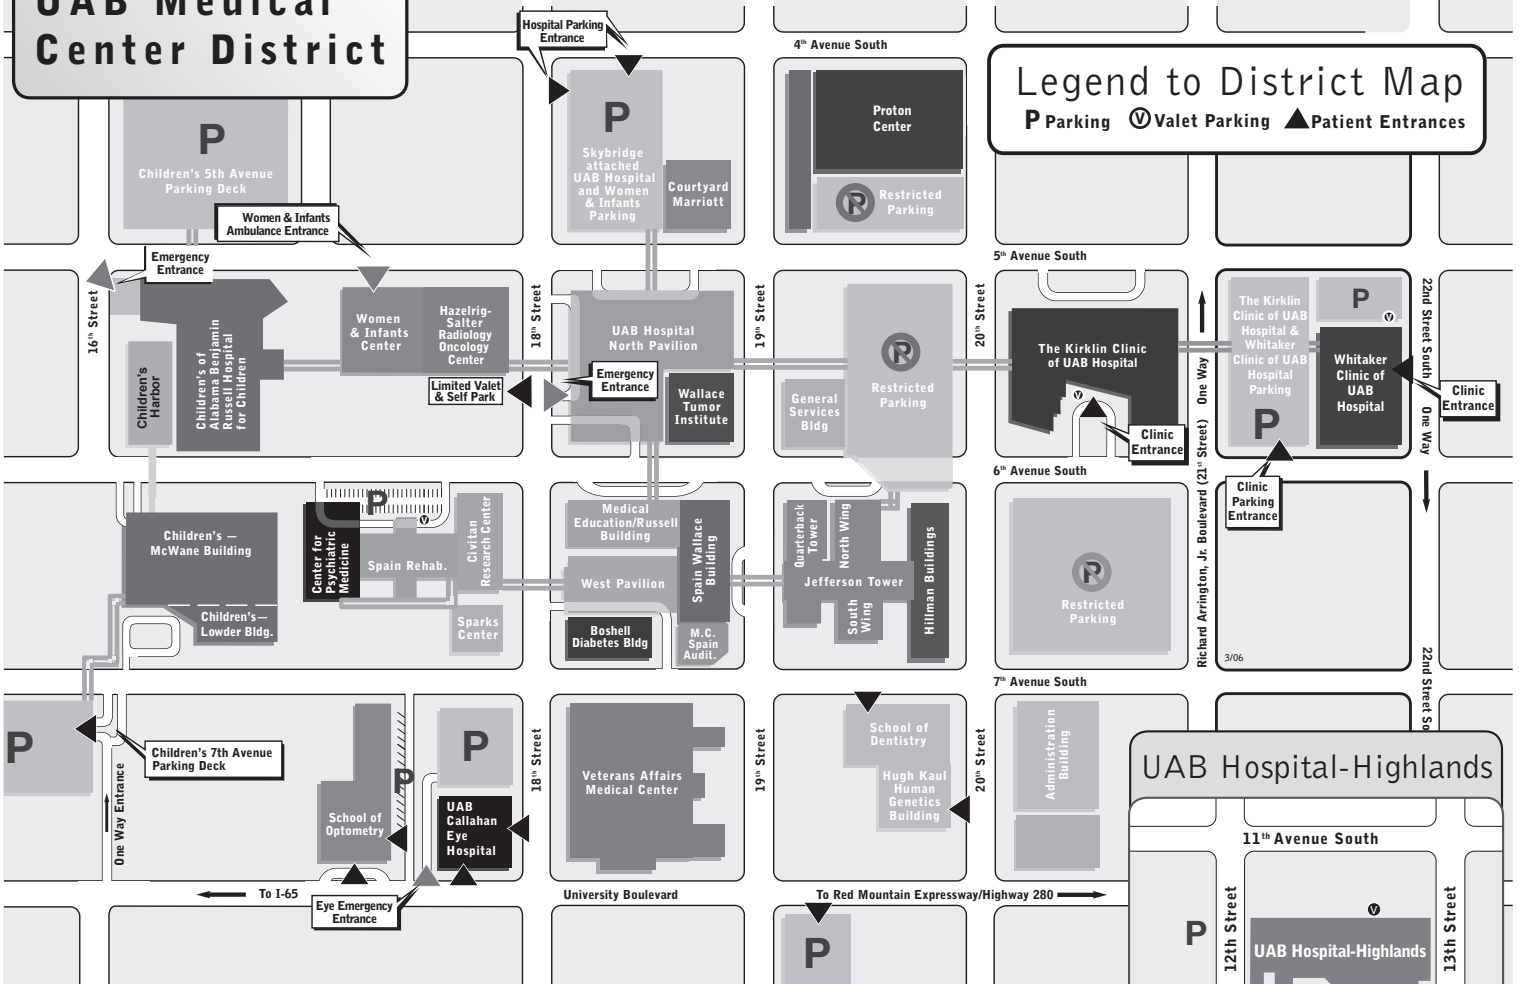

UAB Medical Center District

UAB Medicine Buildings and Concourse Walkways

Legend to District Map

P Parking V Valet Parking ▲ Patient Entrances

Interior Concourse

The facilities shown here are all accessible to one another by an interior concourse system and covered crosswalks, which are located on the second floor of each building.

Legend to Concourse Map

Information / Guest Services P Parking Food
 Valet Parking Elevators Escalators
 Concourse A Concourse B Concourse C Concourse D

Download the free UAB Medicine Wayfinder app today. It is available from the Apple App Store for iPhone/iPads and from the Google Play store for Android devices.