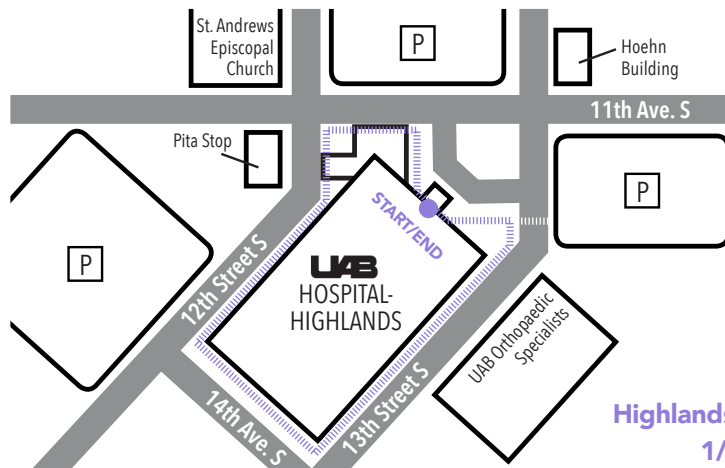

UAB WALKING TRAILS

UAB MEDICINE TRAILS

UAB Medicine Indoor: 5 laps = 2 miles | UAB Medicine Outdoor: 1/2 mile

UAB ACADEMIC TRAILS

Campus Green Trail: 1/3 mile | Blazer Trail: 1 mile

HIGHLANDS TRAIL

Highlands Trail: 1/2 mile

AVONDALE TRAIL

The UAB Avondale campus features an outdoor route around the facility. Four laps around the Avondale Trail equals approximately one mile.

Avondale Trail: 1/4 mile

UAB EMPLOYEE WELLNESS

UAB.EDU/WALK