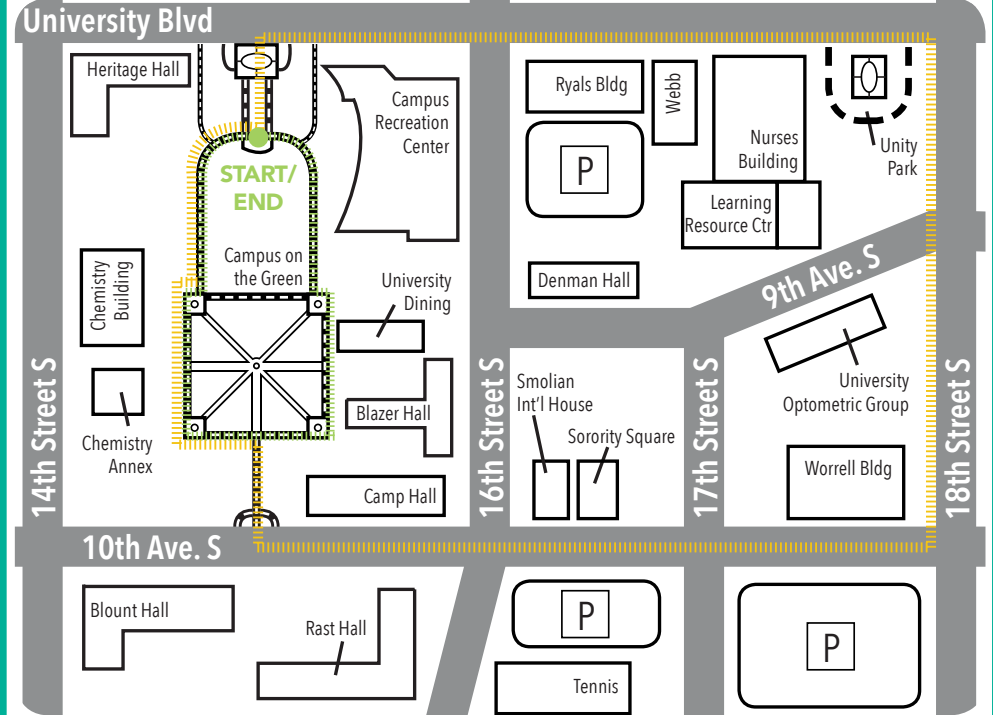

UAB WALKING TRAILS

UAB MEDICINE TRAILS

UAB Medicine Indoor: 5 laps = 2 miles | UAB Medicine Outdoor: 1/2 mile

UAB ACADEMIC TRAILS

Campus Green Trail: 1/3 mile | Blazer Trail: 1 mile

HIGHLANDS TRAIL

Highlands Trail: 1/2 mile

AVONDALE TRAIL

The UAB Avondale campus features an outdoor route around the facility. Four laps around the Avondale Trail equals approximately one mile.

Avondale Trail: 1/4 mile

UAB EMPLOYEE WELLNESS

UAB.EDU/WALK