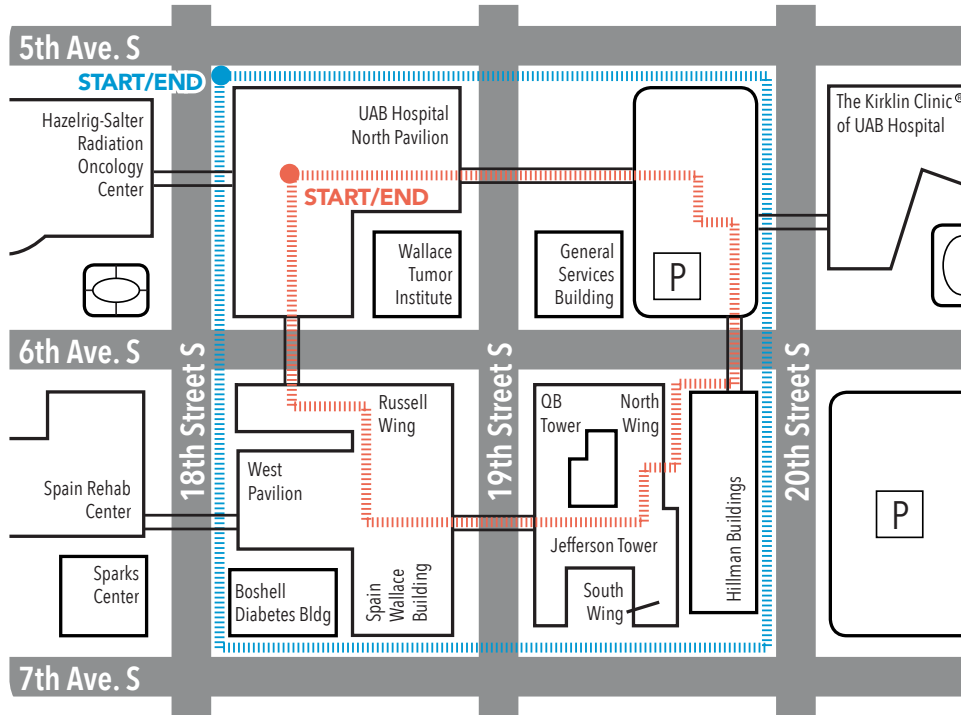

UAB WALKING TRAILS

UAB MEDICINE TRAILS

UAB Medicine Indoor: 5 laps = 2 miles | UAB Medicine Outdoor: 1/2 mile

UAB ACADEMIC TRAILS

Campus Green Trail: 1/3 mile | Blazer Trail: 1 mile

HIGHLANDS TRAIL

Highlands Trail: 1/2 mile

AVONDALE TRAIL

The UAB Avondale campus features an outdoor route around the facility. Four laps around the Avondale Trail equals approximately one mile.

Avondale Trail: 1/4 mile

UAB EMPLOYEE WELLNESS

UAB.EDU/WALK