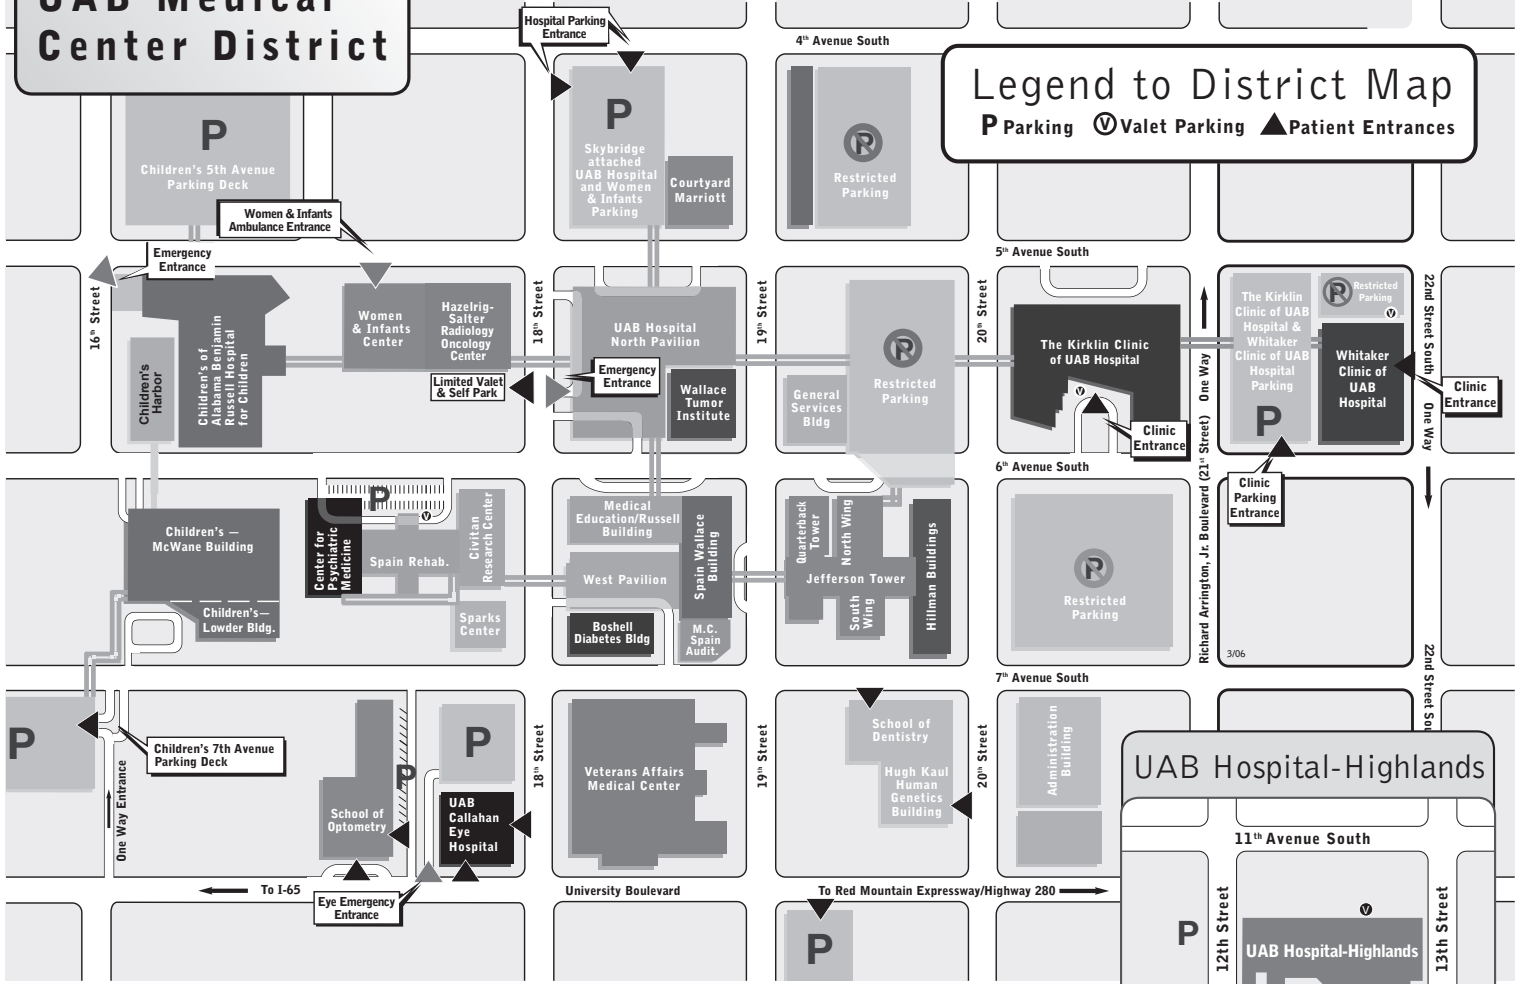

UAB Medical Center District

UAB Medicine Buildings and Concourse Walkways

Legend to District Map

P Parking **V** Valet Parking **▲** Patient Entrances

Interior Concourse

The facilities shown here are all accessible to one another by an interior concourse system and covered crosswalks, which are located on the second floor of each building.

Legend to Concourse Map

? Information / Guest Services **P** Parking **🍴** Food
V Valet Parking **⊠** Elevators **🛗** Escalators
● Concourse A **●** Concourse B **●** Concourse C **●** Concourse D